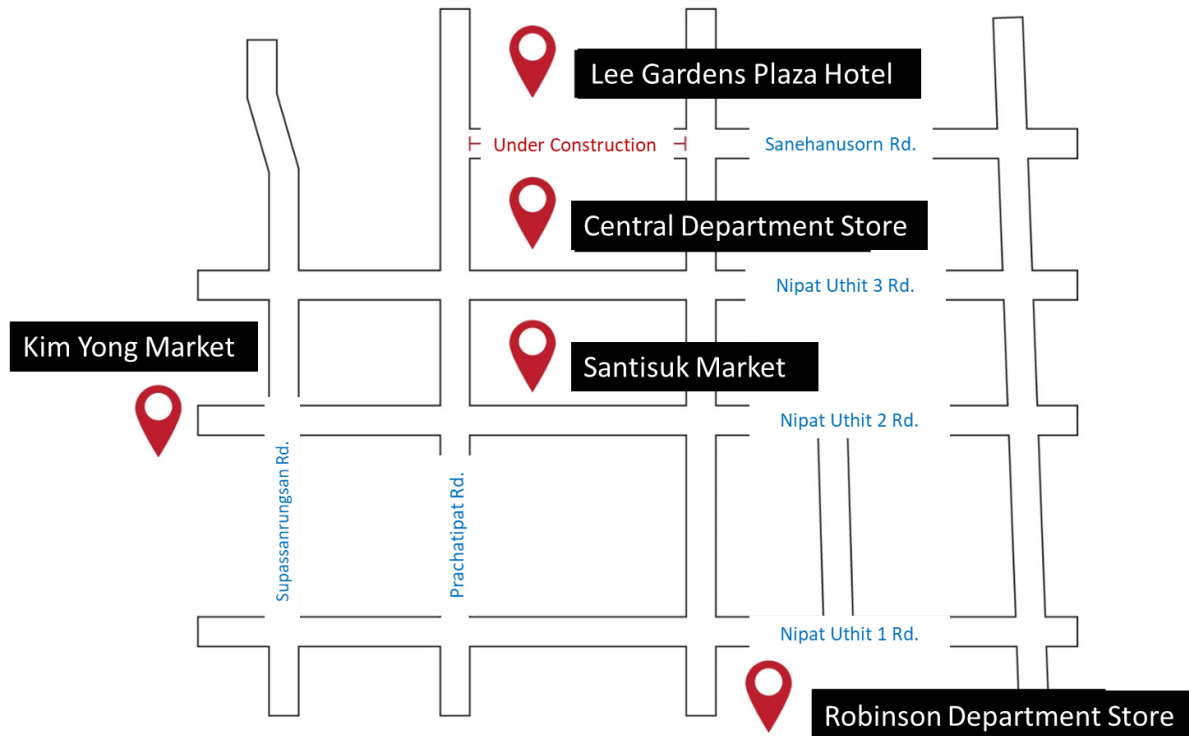

Map of the Meeting Venue

Grand Convention Hall B, 8th floor, Lee Gardens Plaza Hotel

No. 29, Prachathipat Road, Amphur Hat Yai, Songkhla Province, 90110 Thailand

Tel: +66 (0) 7426 1111 (to request for the direction information)